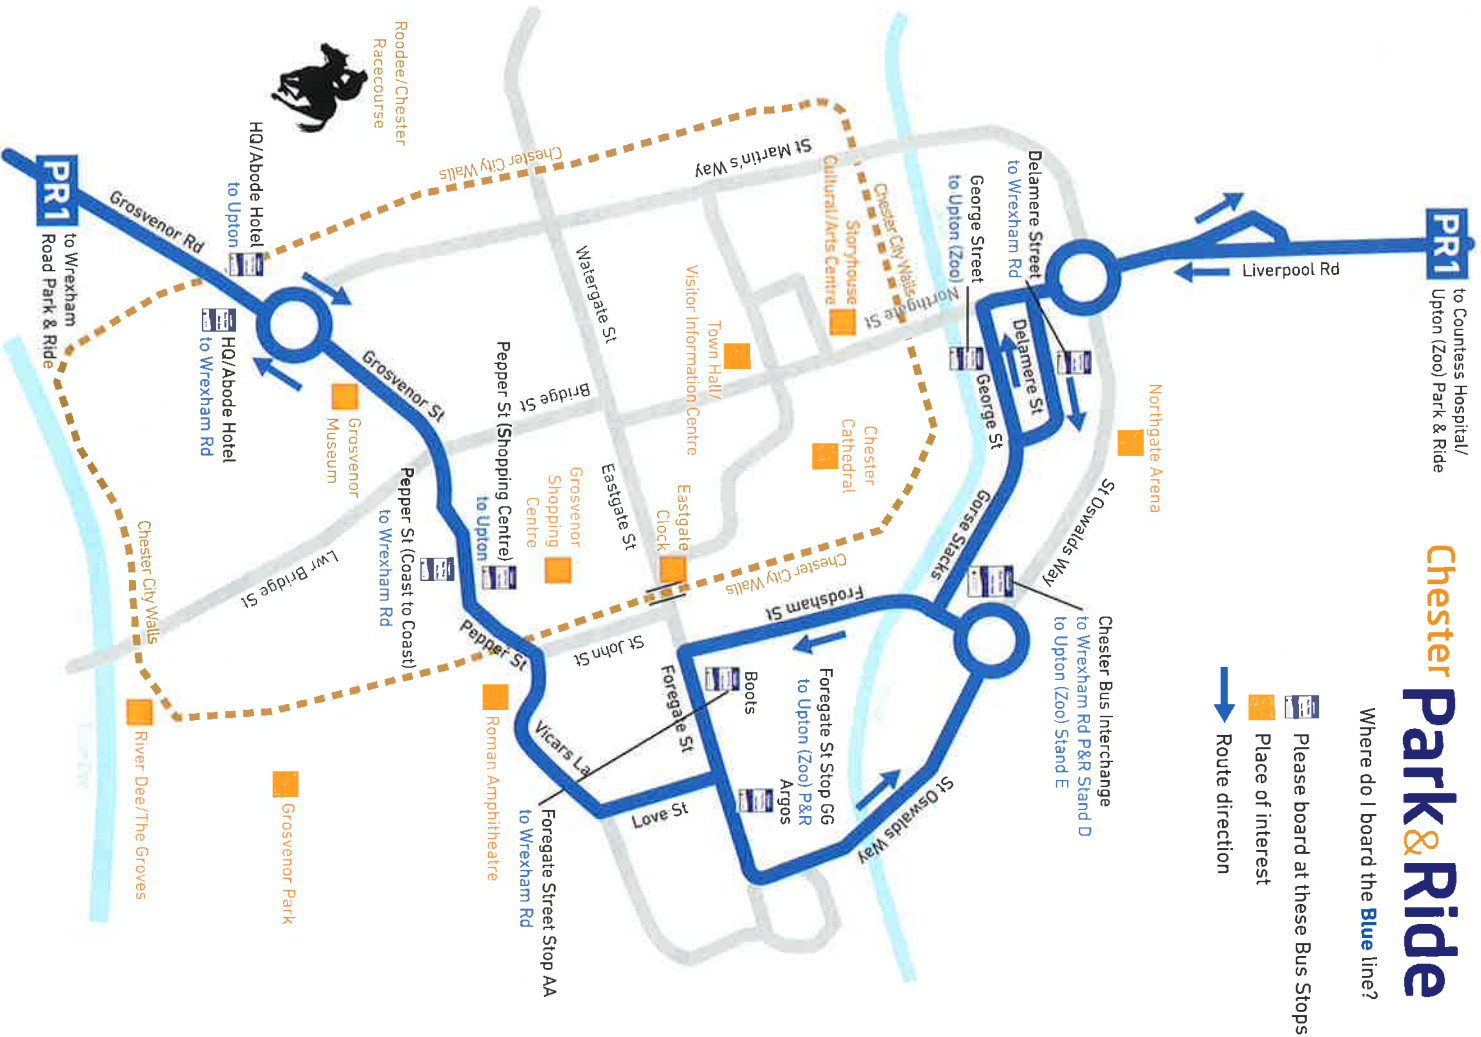

Chester Park & Ride Blue Line - PR1

Chester Park & Ride

Where do I board the Blue line?

 Please board at these Bus Stops

 Place of interest

 Route direction

There will be some changes to the PR1 route when Chester's new Bus Interchange opens on 30th May 2017.

This service observes a number of stops within the City Centre - please remember that due to the one way systems your boarding point to go home will not be the same as the stop where you arrive.

Please find a list of the City Centre boarding points below, and a handy map overleaf.

Stops if you are going back to WREXHAM ROAD P&R car park:

- Delamere Street, near Tesco Express
- Chester Bus Interchange Stand D
- Foragate Street Stop AA, near Boots the Chemist
- Pepper Street, outside Coast to Coast restaurant
- Grosvenor Road, opposite the Abode Hotel

Stops if you are going back to UPTON (ZOO) car park:

- Grosvenor Road, outside the Abode Hotel
- Pepper Street, outside the Grosvenor Shopping Centre
- Foragate Street Stop GG, outside Argos
- Chester Bus Interchange Stand E
- George Street, to the side of Weatherspoons Bull & Stirrup pub